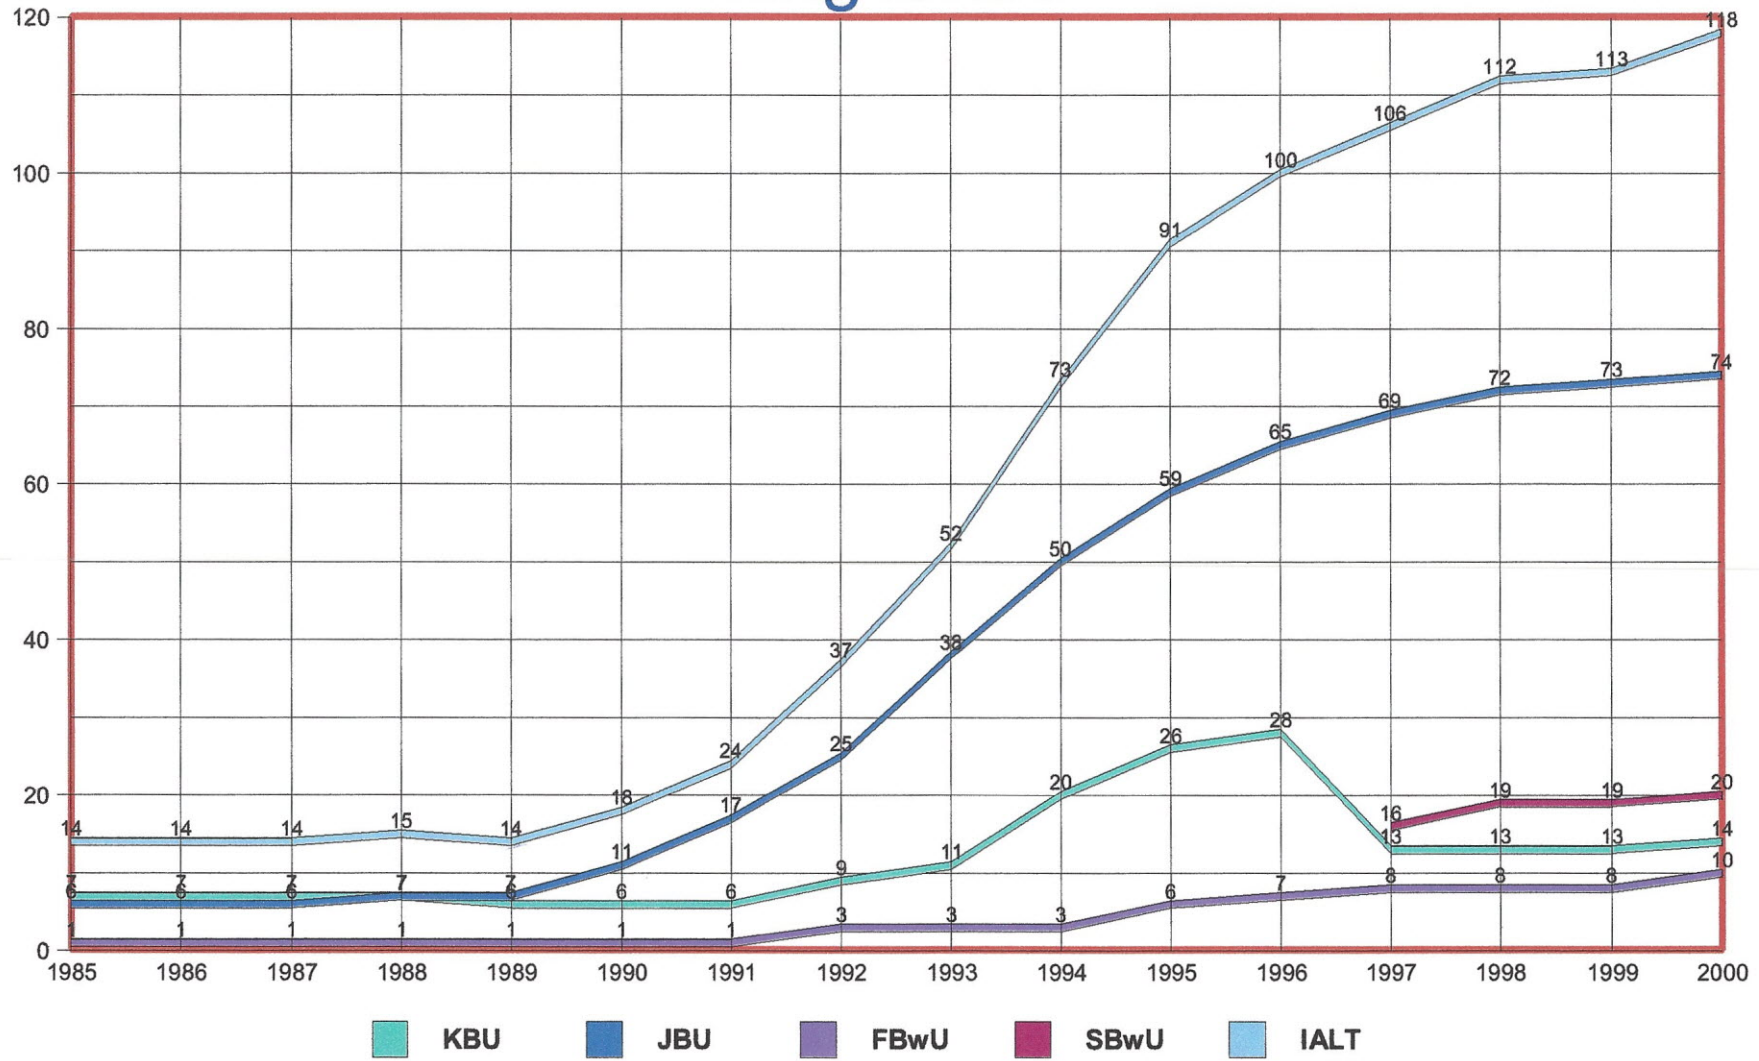

Bowlingcentre

November 2000